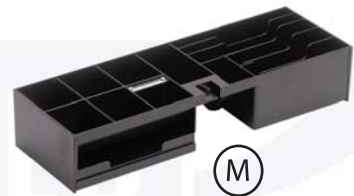

* With rubber feet add 0.5" to height

MONEY TRAYS

H

I

J

K

L

M

Model	Size (W) x (L) x (H)	Insert Part #	Picture	Insert Size (W) x (L) x (H)	Comptmnt. Coin/Bill	Media Slots	Color	Drawer Lock	Ship Weight	MSRP
HP-122	18.8"x15.2"x3.94" 478mm 385mm 100mm	73041-0003	A	16.0"x10.9"x2.2"	5/5	No	Black	Yes	24 lbs. 10.9 kg	\$ 45
		73041-003-ADJ	B		5/5					\$ 50
		73041-003-TWO	I		6/5					\$ 55
HP-122L	18.8"x19.7"x3.94" 478mm 500mm 100mm	73041-003	A	16.0"x10.9"x2.2"	5/5	No	Off-White	Yes	28 lbs. 12.7 kg	\$ 45
		73041-003-ADJ	B		5/5					\$ 50
		73041-003-TWO	I		6/5					\$ 55
HP-123	15.9"x16.7"x3.86" 405mm 423mm 98mm	1051-5	G	13.8"x11.3"x2.5"	5/5	No	Black	Yes	18 lbs. 8.6 kg	\$ 40
		1051-5-TWO	H		6/5 or 5/5					\$ 50
EP-125KSC/ EP-125KSI/ EP-125KPC	18.8"x15.2"x3.94" 478mm 385mm 100mm	73041-003	A	16.0"x10.9"x2.2"	5/5	Yes	Off-White or Black	Yes	27 lbs. 11.8 kg	\$ 45
		73041-003-ADJ	B		5/5					\$ 50
		73041-003-TWO	I		6/5					\$ 55
EP-125KLSC/ EP-125KLSI/ EP-125KLPC	18.8"x19.7"x3.94" 478mm 500mm 100mm	73041-003	A	16.0"x10.9"x2.2"	5/5	Yes	Off-White	Yes	30 lbs. 13.6 kg	\$ 45
		73041-003-ADJ	B		5/5					\$ 50
		73041-003-TWO	I		6/5					\$ 55
EP-125KL66	22.5"x19.7"x3.94" 542mm 500mm 100mm	73041-066	K	19.9"x11.3"x2.2"	6/6	No	Off-White or Black	No	35 lbs. 16.7 kg	\$ 70
EP-125K-18	18.0"x15.75"x4.4" 458mm 400mm 110mm	73041-K18	L	15.4"x11.4"x2.7"	6/4	Yes	Off-White	Yes	24 lbs. 10.9 kg	\$ 50
EP-125K66	22.5"x15.2"x3.94" 542mm 385mm 100mm	73041-066	K	19.9"x11.3"x2.2"	6/6	No	Off-White or Black	No	30 lbs. 13.7 kg	\$ 70
EU-103	16.1"x17.7"x5.1" 409mm 450mm 130mm	1051-8	F	13.9"x12.2"x2.5"	8/5	Yes	Off-White	Yes	25 lbs. 11.4 kg	\$ 40
FT-100	18.1"x6.7"x3.9" 460mm 170mm 99mm	1051-FT-100	M	17.5"x5.8"x3.4"	8/5	Yes	Off-White	Yes	13 lbs. 5.9 kg	\$ 42